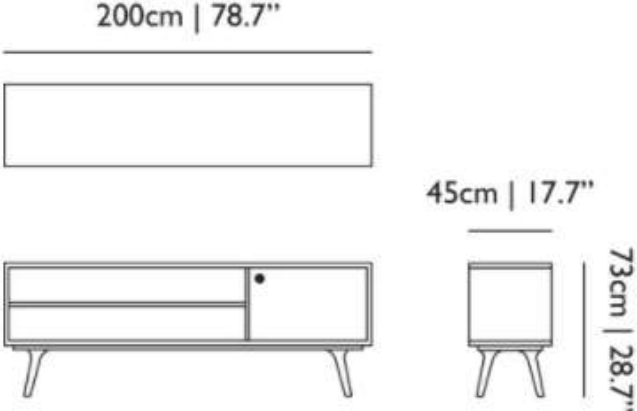

Zio Buffet

Zio Coffee table

Zio Dining chair

Zio Lounge chair

77cm | 30.3"

Zio Dining table

190cm | 74.8"

250cm | 98.4"

100cm | 39.4"

75cm | 29.5"

310cm | 122.0"

100cm | 39.4"

75cm | 29.5"