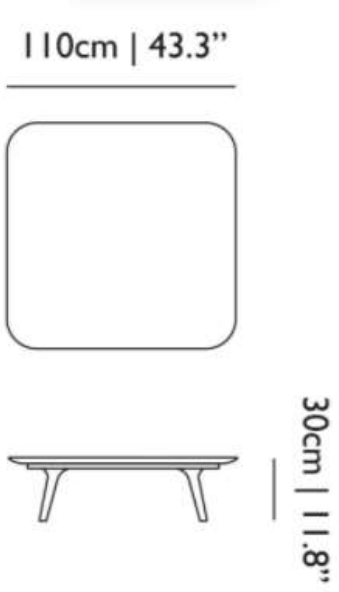

Zio Buffet

Zio Coffee table

Zio Dining chair

Zio Lounge chair

77cm | 30.3"

Zio Dining table

190cm | 74.8"

250cm | 98.4"

100cm | 39.4"

75cm | 29.5"

310cm | 122.0"

100cm | 39.4"

75cm | 29.5"