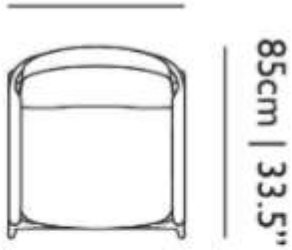

Zio Buffet

Zio Coffee table

Zio Dining chair

Zio Lounge chair

77cm | 30.3"

Zio Dining table

190cm | 74.8"

250cm | 98.4"

100cm | 39.4"

75cm | 29.5"

310cm | 122.0"

100cm | 39.4"

75cm | 29.5"