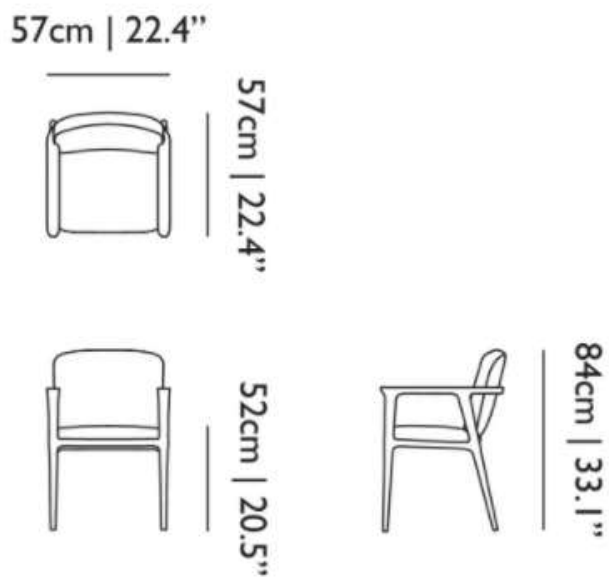

Zio Buffet

Zio Coffee table

Zio Dining chair

Zio Lounge chair

77cm | 30.3"

Zio Dining table

190cm | 74.8"

250cm | 98.4"

100cm | 39.4"

75cm | 29.5"

310cm | 122.0"

100cm | 39.4"

75cm | 29.5"