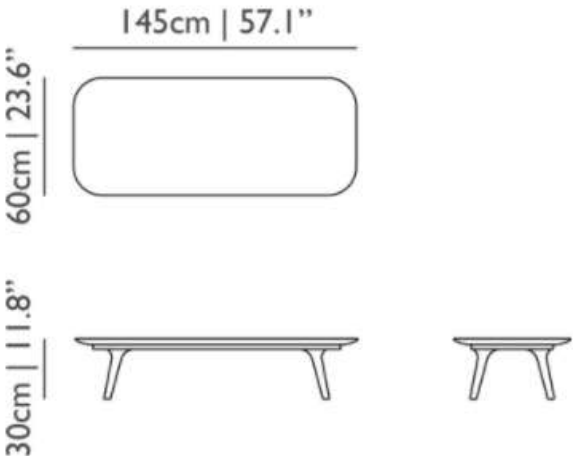

Zio Buffet

Zio Coffee table

Zio Dining chair

Zio Lounge chair

77cm | 30.3"

Zio Dining table

190cm | 74.8"

250cm | 98.4"

100cm | 39.4"

75cm | 29.5"

310cm | 122.0"

100cm | 39.4"

75cm | 29.5"